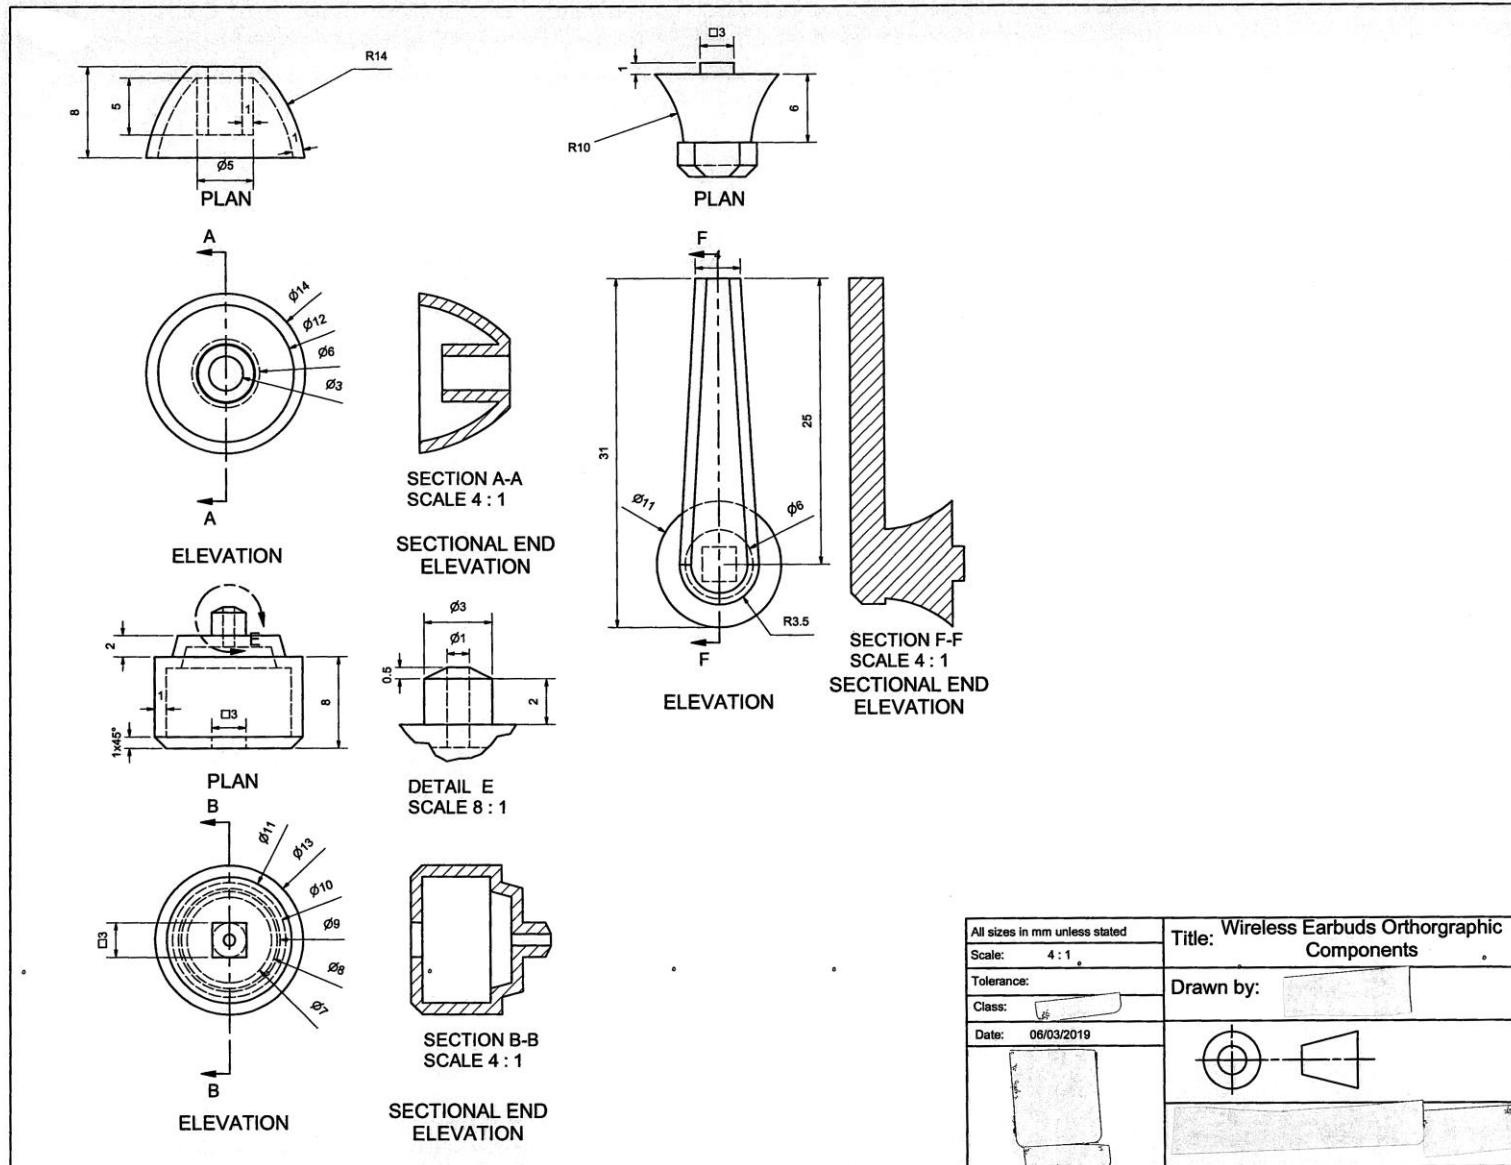

Candidate 2 evidence

All sizes in mm unless stated	Title: Wireless Earbuds Orthographic Exploded Isometric/Assembled
Scale: 4 : 1	Drawn by: [Redacted]
Tolerance:	
Class: 4M2	
Date: 06/03/2019	
[Redacted]	[Redacted]